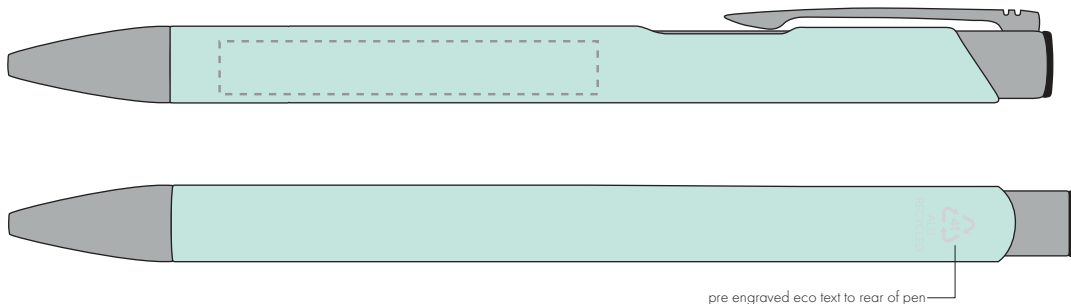

**PANTONE REFERENCE(S)**

- Colour 1
- Colour 2
- Colour 3
- Colour 4

ARTWORK SCALE 100%

ARTWORK SCALE 100%

Side Print Area:

50mm x 7mm

pre engraved eco text to rear of pen

Product Image for visualisation
- colours may vary

The dashed line is to demonstrate print area and will not appear on your printed item

PLEASE NOTE:

- All colours including print and product are for visual purposes only and should not be regarded as the actual colour of the product and print.
- Some products may vary from batch to batch and may differ from previous orders.
- The colour and texture of a product can also have an effect on the final print colour.
- By approving this order we accept that you understand these terms.